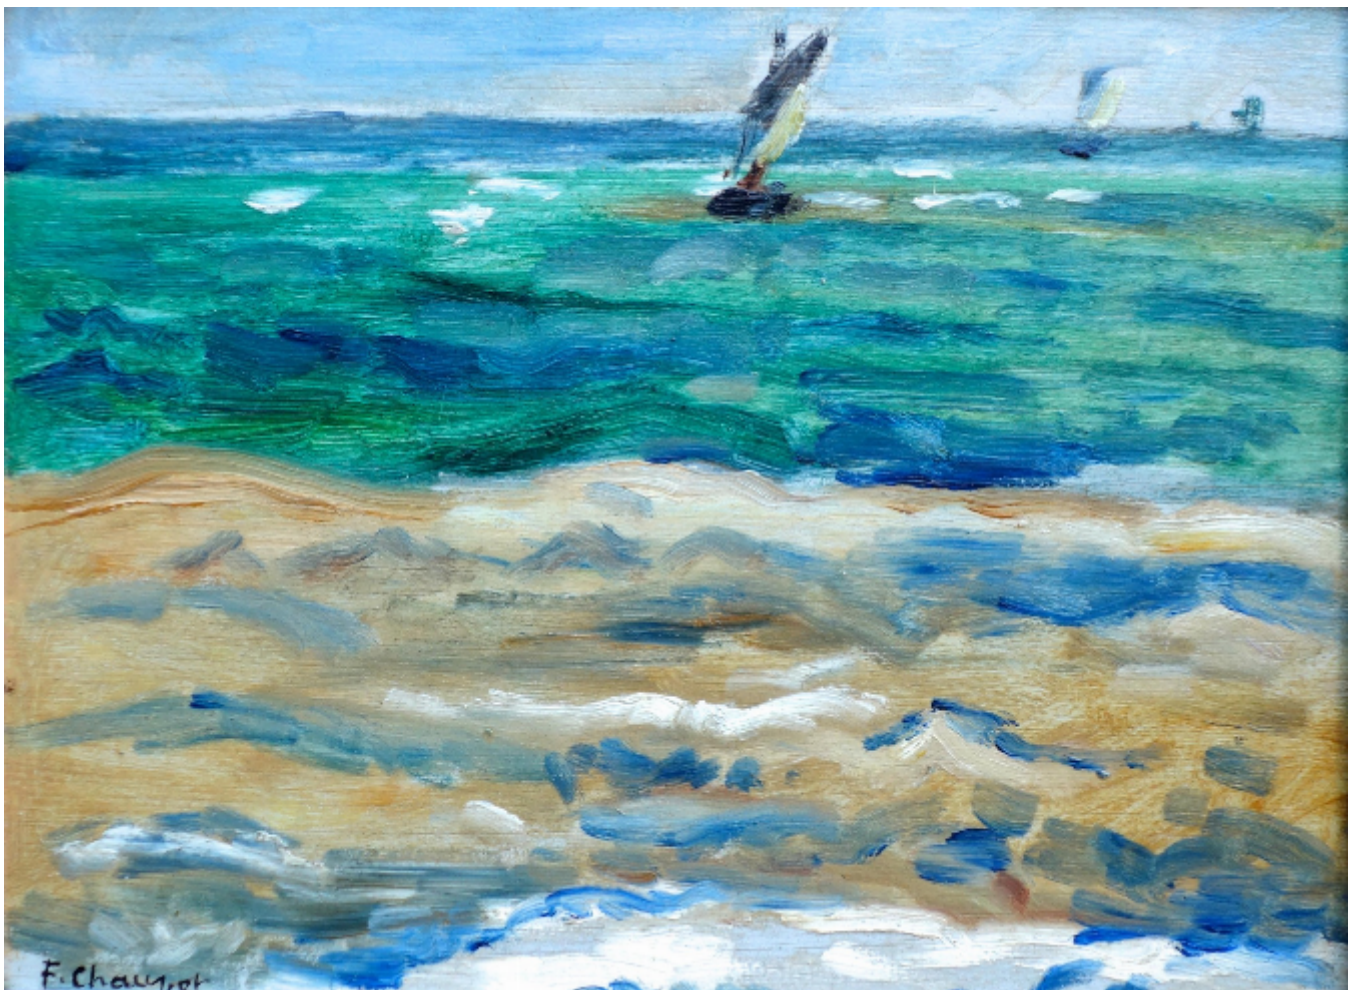

By the Sea

Sold

REF: 1709

Width: 20.5 cm (8.1")

Depth: 25.5 cm (10")

Description

Florentin-Louis Chauvet
French beach/marine scene.
Oil on card