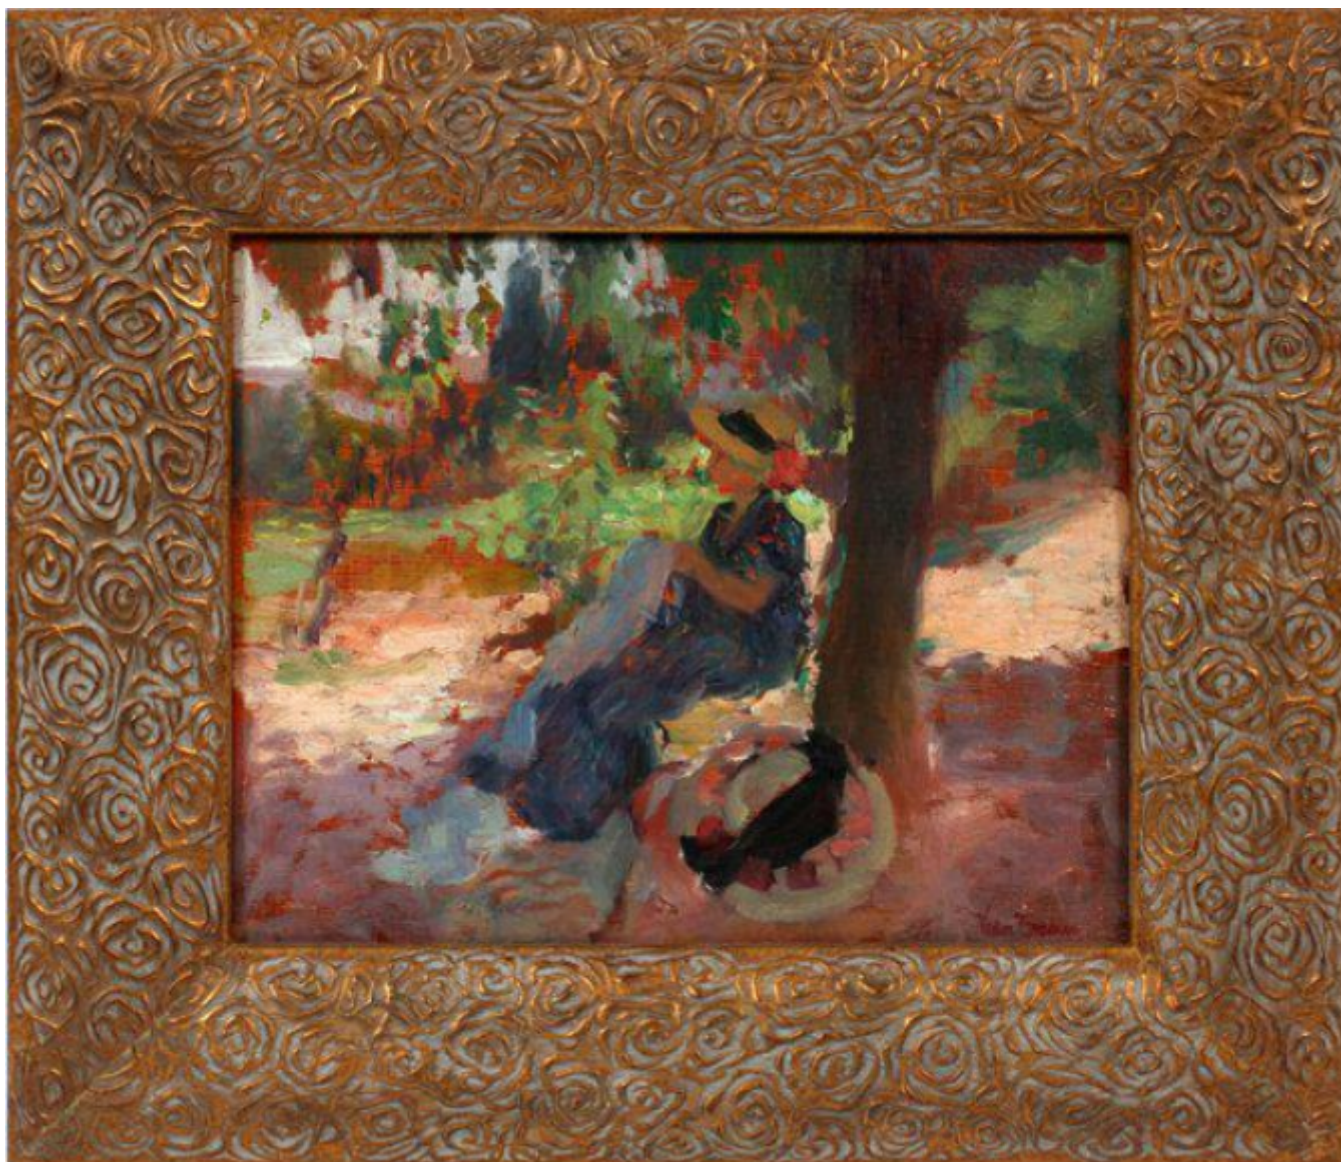

In the Garden

Sold

REF: 1724

Width: 20.5 cm (8.1")

Depth: 25.5 cm (10")

## Description

Francois Victor Tradieu  
1870-1937  
Oil on panel. Original frame