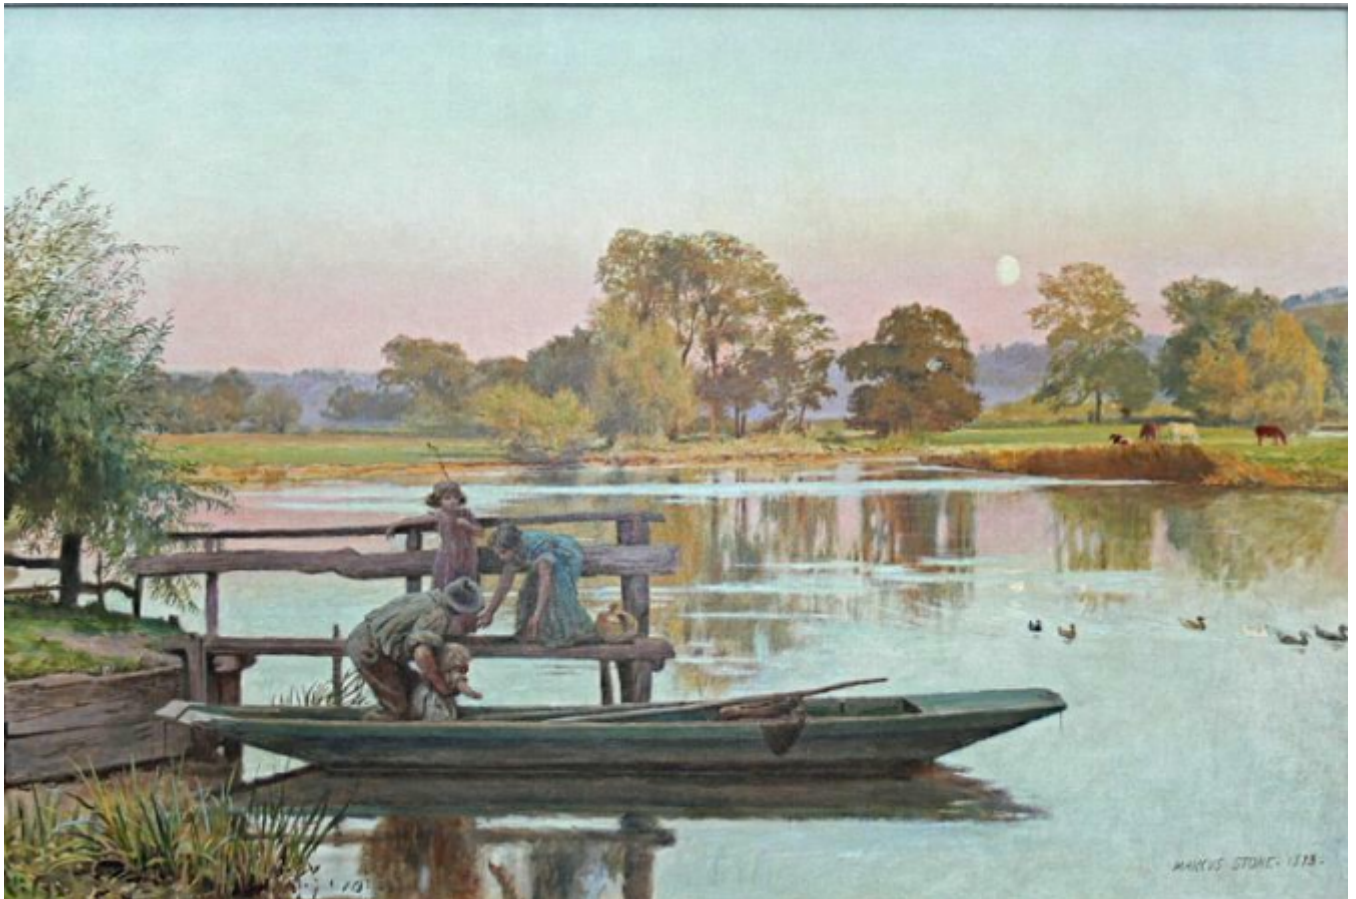

Late Summers Day

Sold

REF: 1542

Width: 61 cm (24")

Depth: 91.5 cm (36")

Framed Width: 81.5 cm (32.1")

Framed Depth: 81.5 cm (32.1")

Description

Marcus Stone

English genre and landscape painter.