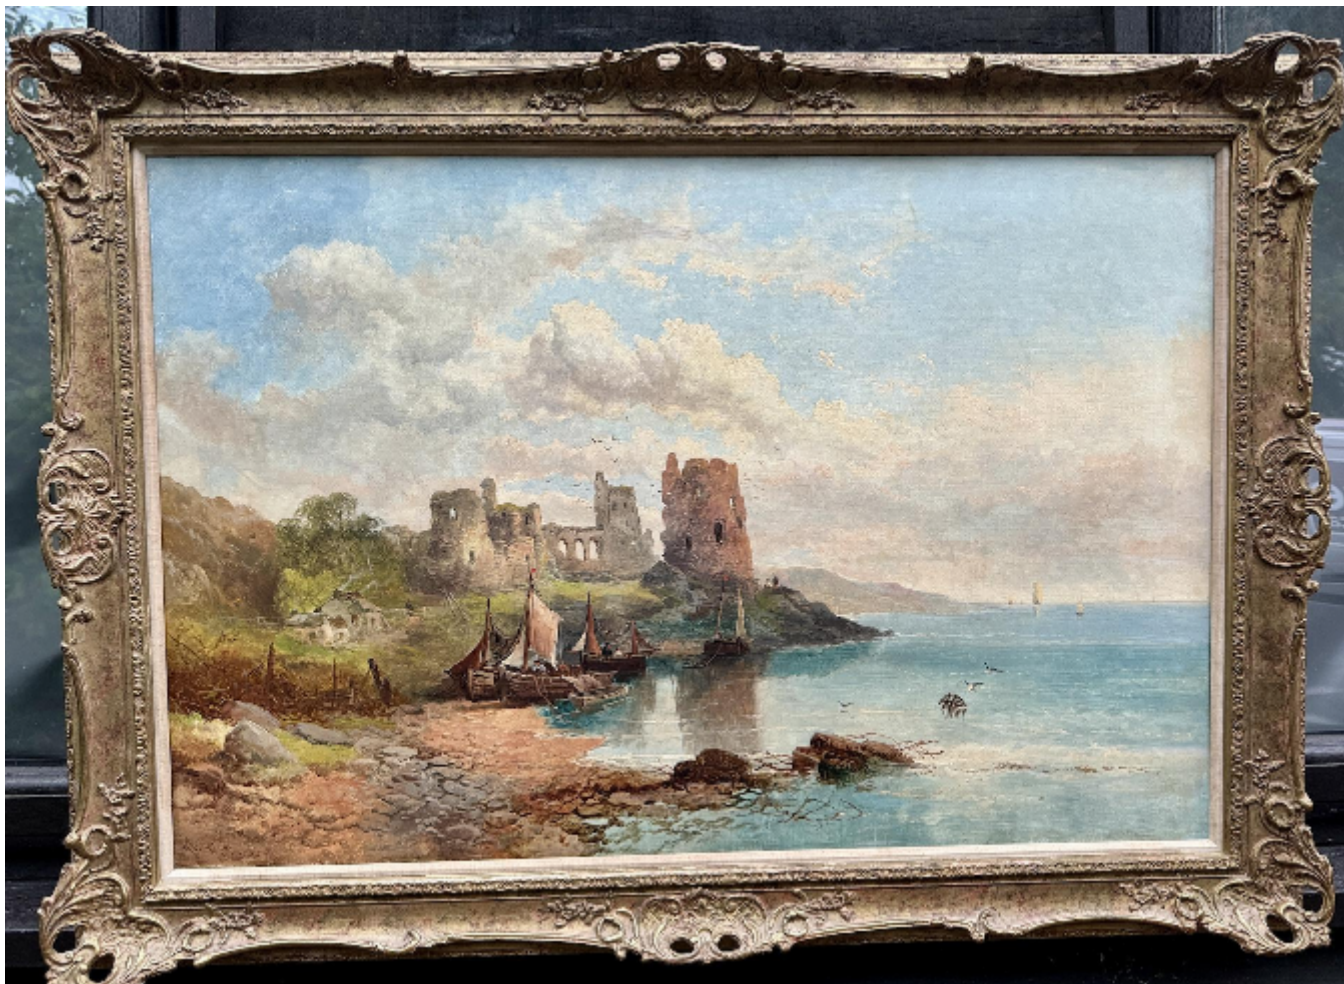

Welsh 19th century Shore side with castle and fishing boats
George William Horlor

\$3,950

REF: 2321

Height: 78.71 cm (31")

Width: 109.18 cm (43")

Description

Joseph Horlor
Welsh Sea and landscape
Circa 1880
Oils on canvas