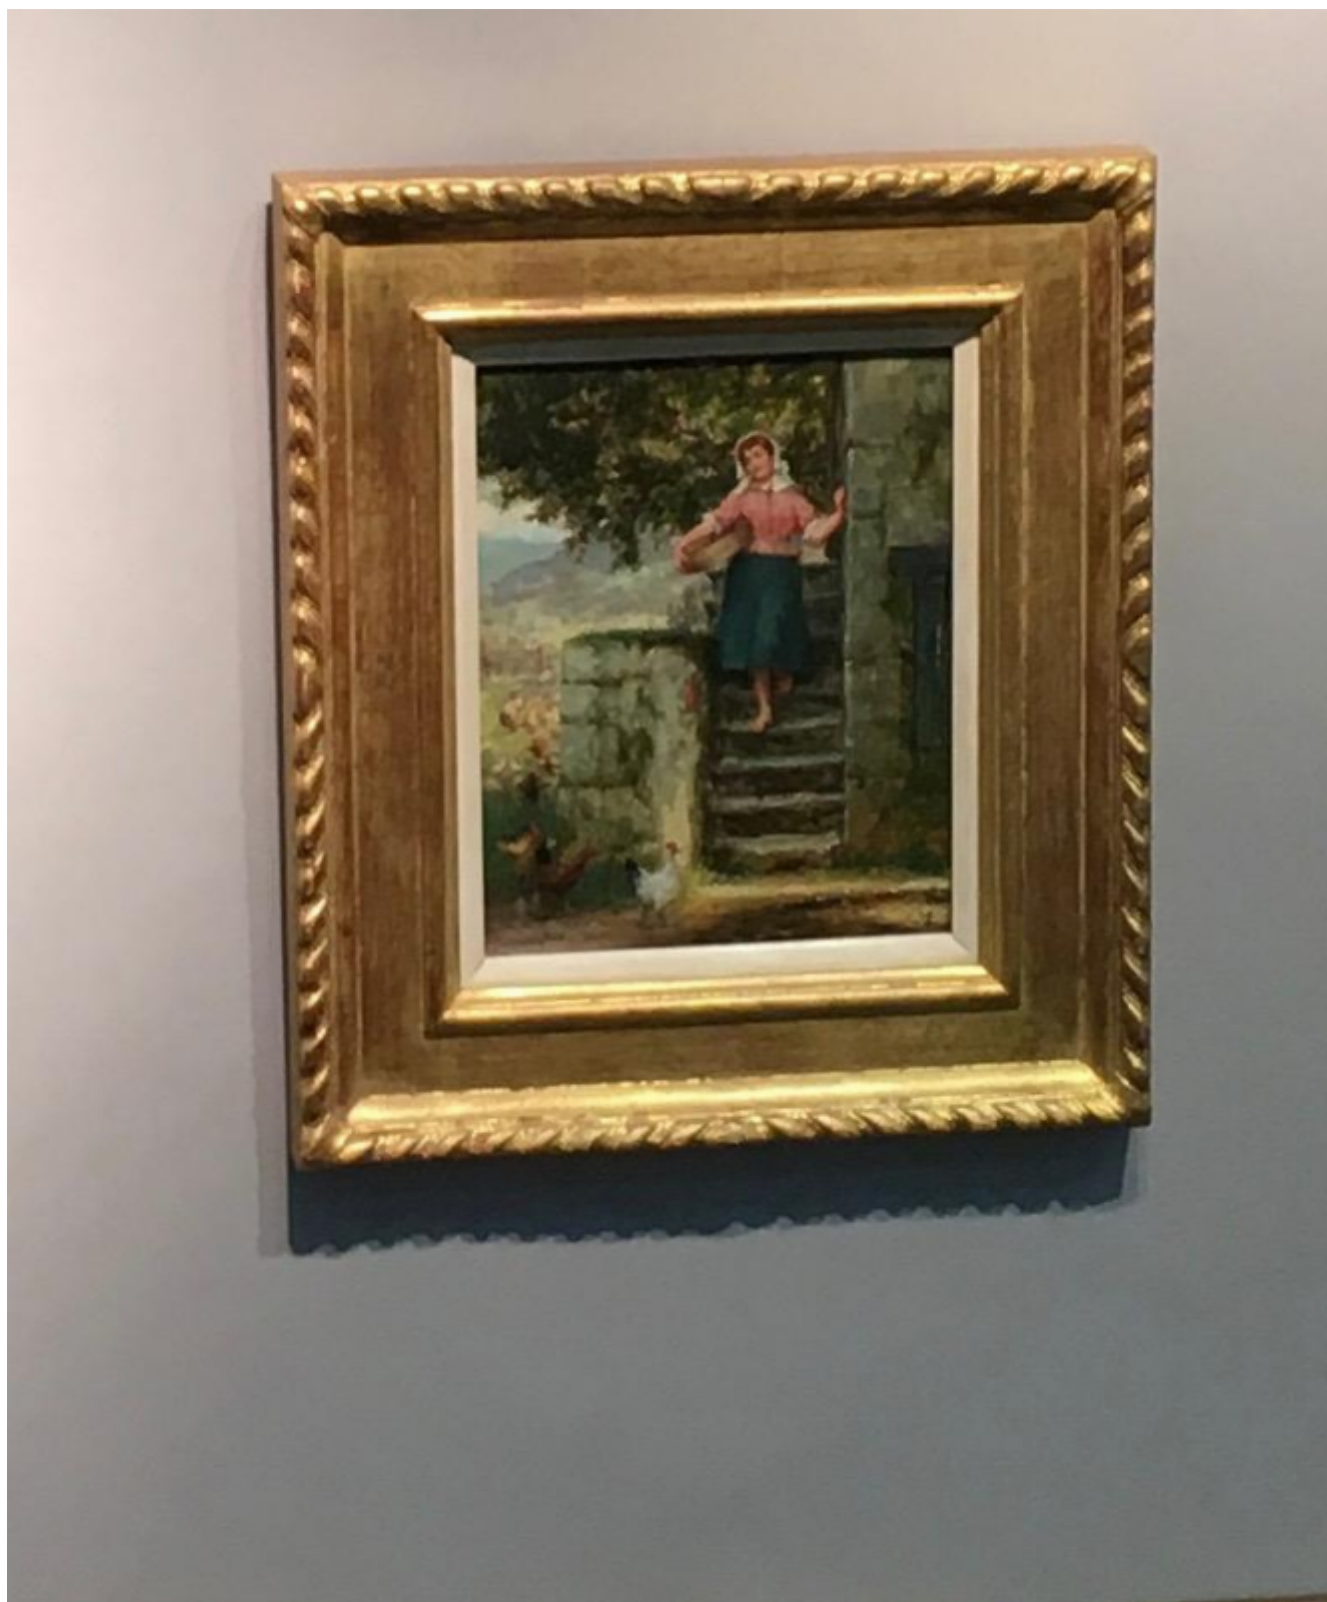

Feeding the chickens

Ernest Walbourne

Sold

REF: 2001

Height: 30.5 cm (12")

Width: 25.5 cm (10")

Description

Ernest Walbourne