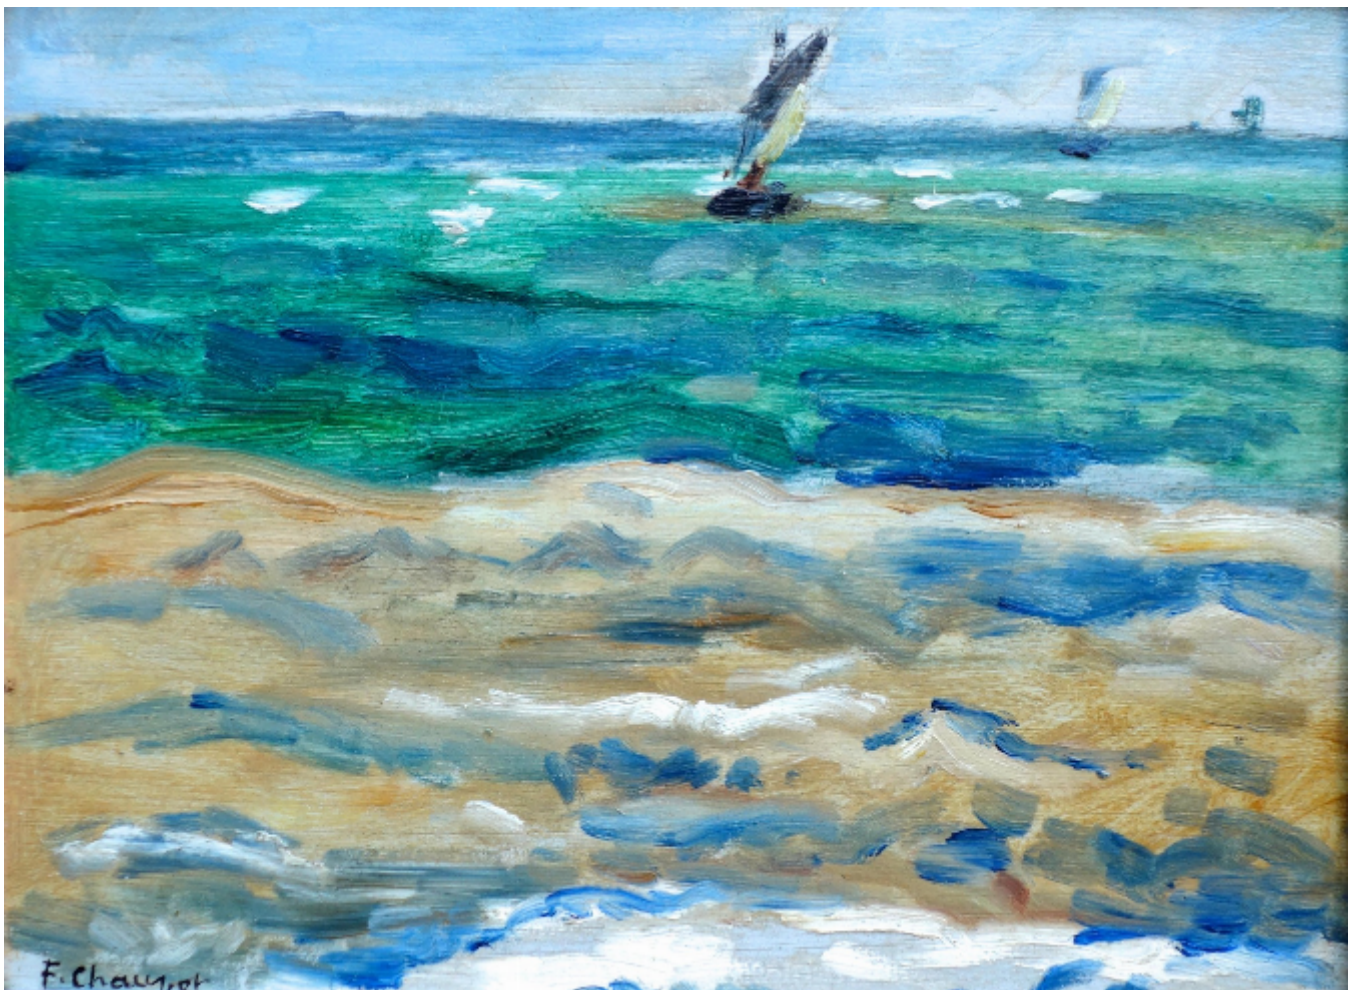

By the Sea

Sold

REF: 1709

Width: 20.5 cm (8.1")

Depth: 25.5 cm (10")

## Description

Florentin-Louis Chauvet  
French beach/marine scene.  
Oil on card