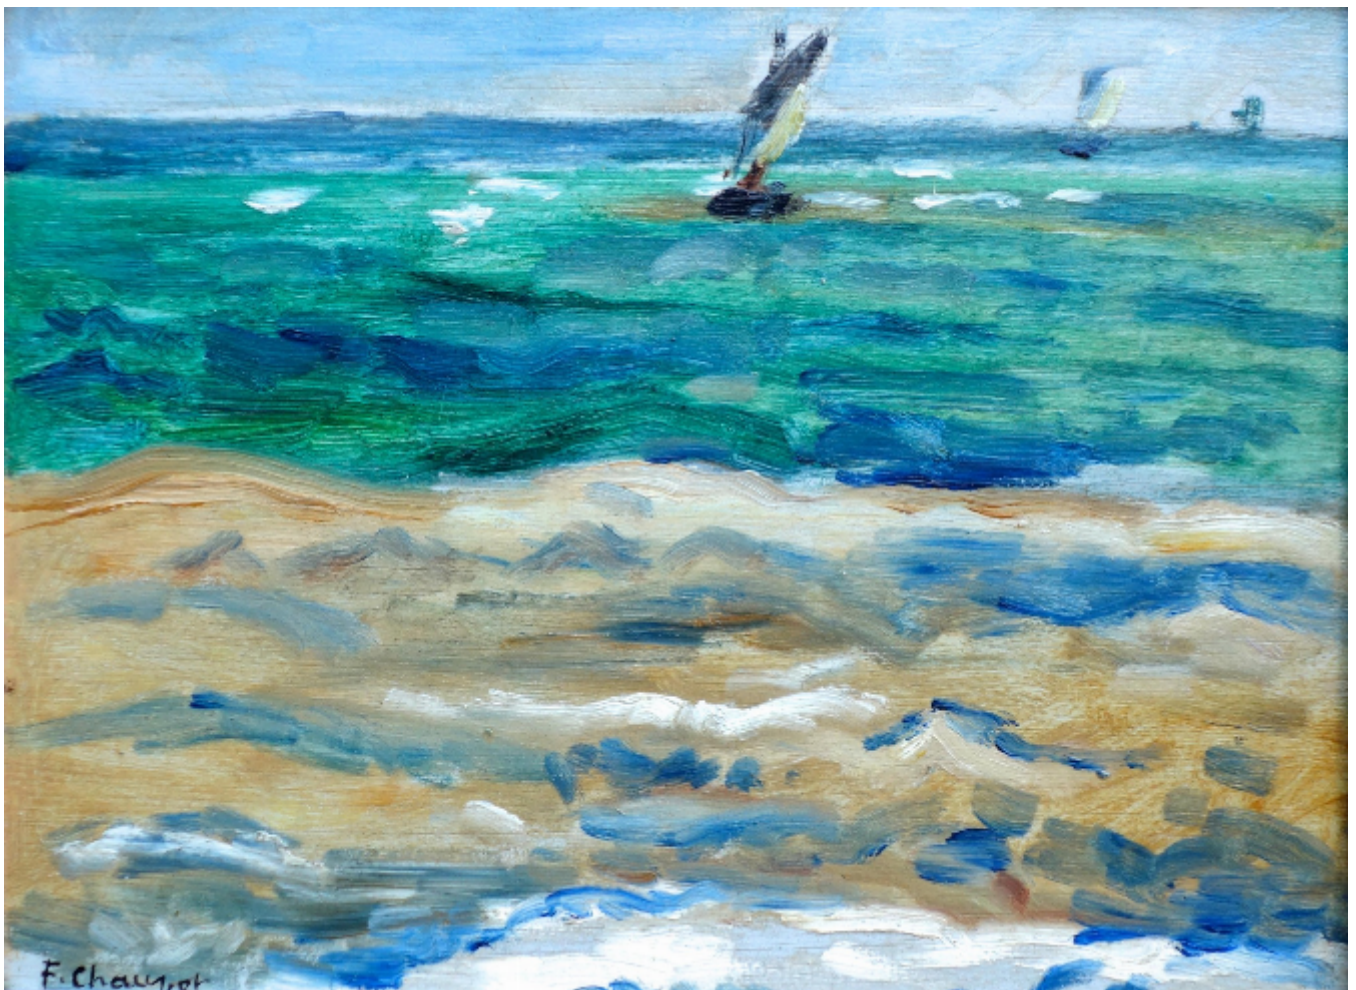

By the Sea

Sold

REF: 1709

Width: 20.5 cm (8.1")

Depth: 25.5 cm (10")

## Description

Florentin-Louis Chauvet  
French beach/marine scene.  
Oil on card