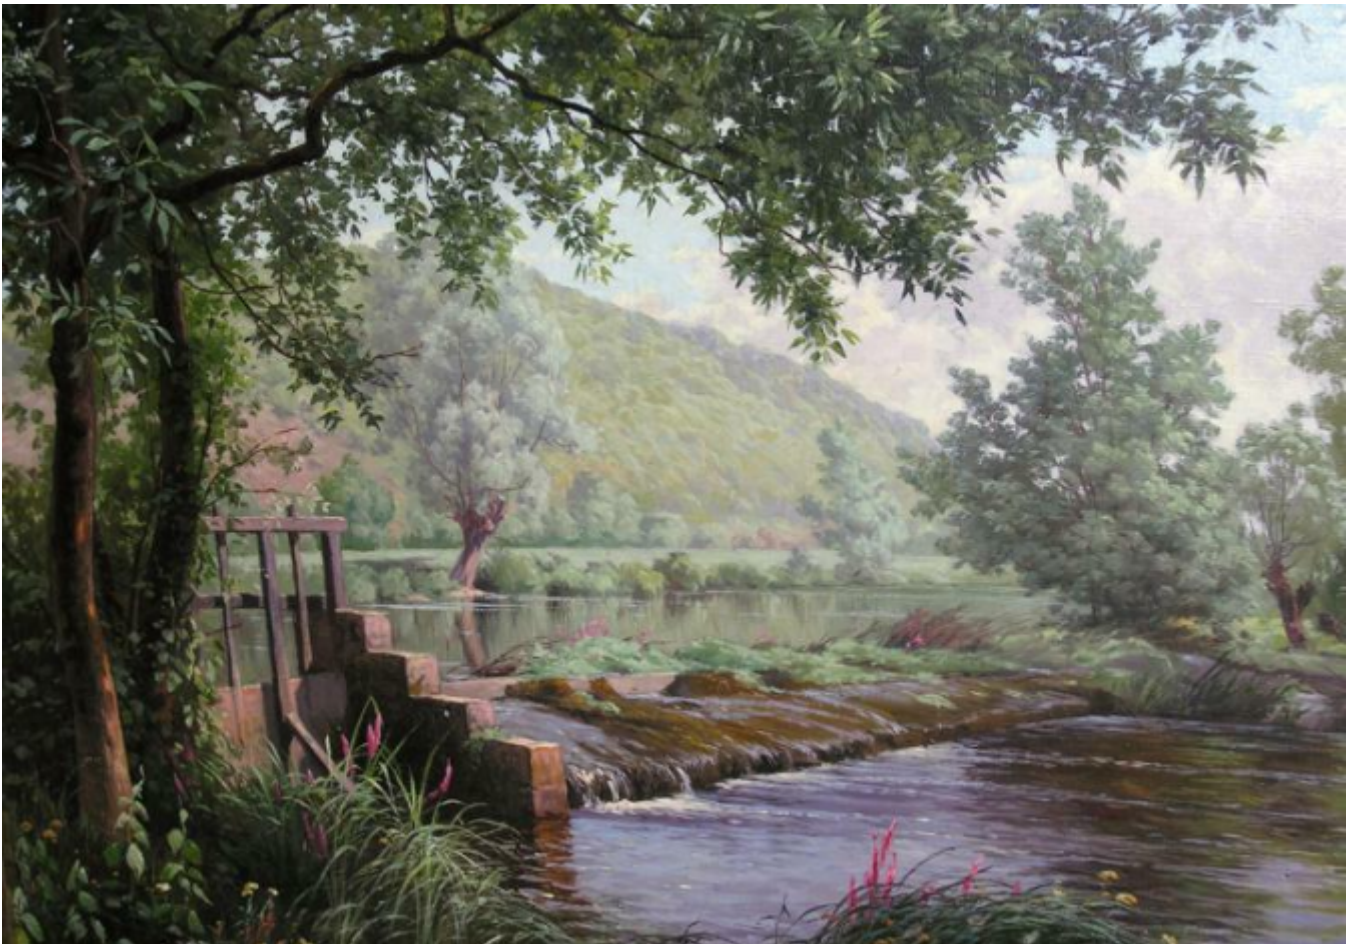

French landscape
Charles Rene-His

Sold

REF: 1535

Height: 76.5 cm (30.1")

Width: 91.5 cm (36")

Description

Charles Rene-His was a very gifted French 20th century landscape painter. His work was always most meticulous in detail and this produced a fine finished painting.

His use of light and dark gives his paintings a depth that many artists struggle with and this example shows that skill to its full.

The painting is in excellent condition and is signed and inscribed on the reverse.