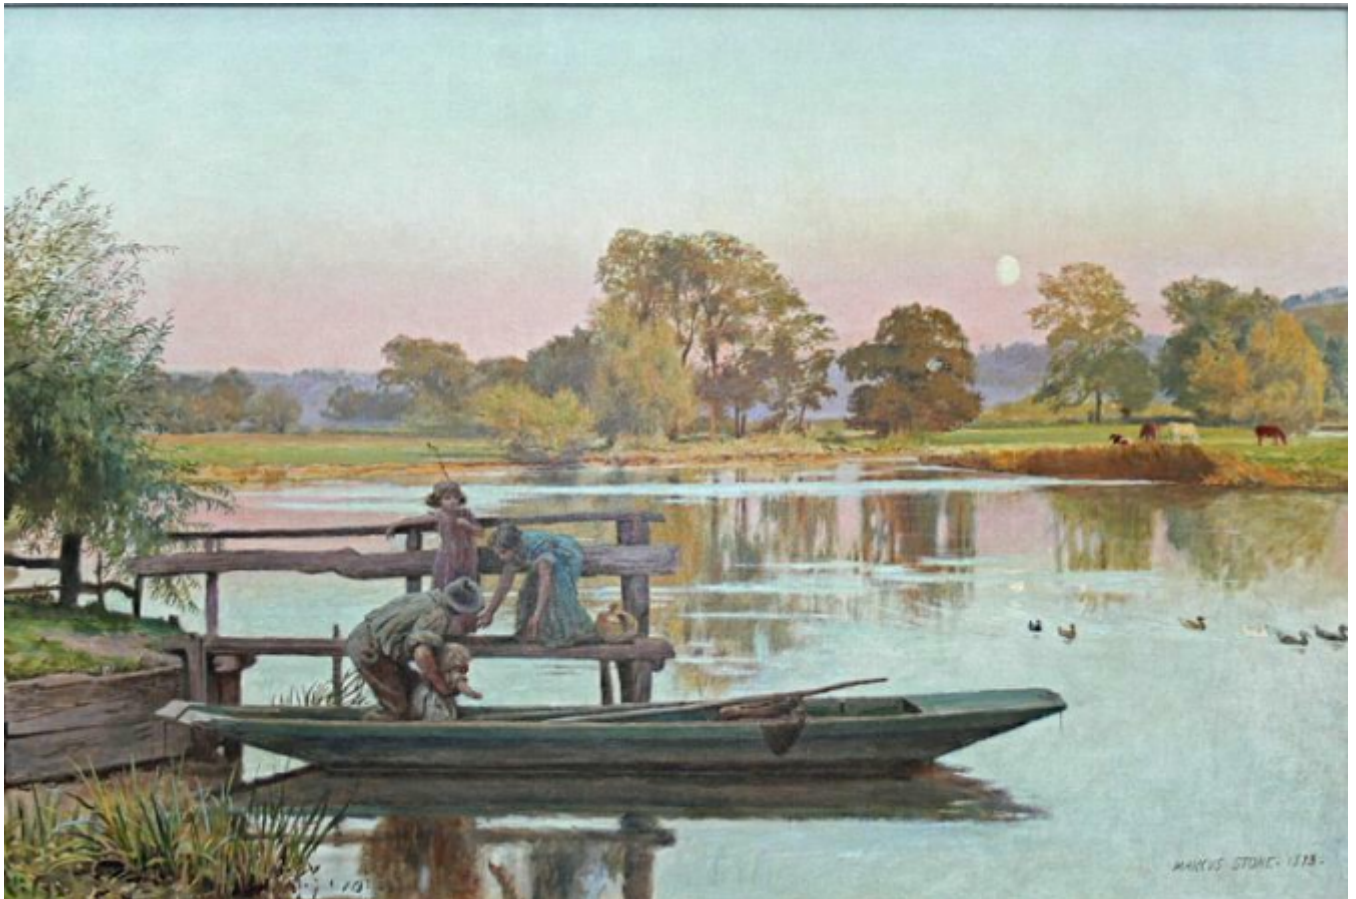

Late Summers Day

Sold

REF: 1542

Width: 61 cm (24")

Depth: 91.5 cm (36")

Framed Width: 81.5 cm (32.1")

Framed Depth: 81.5 cm (32.1")

## Description

Marcus Stone

English genre and landscape painter.