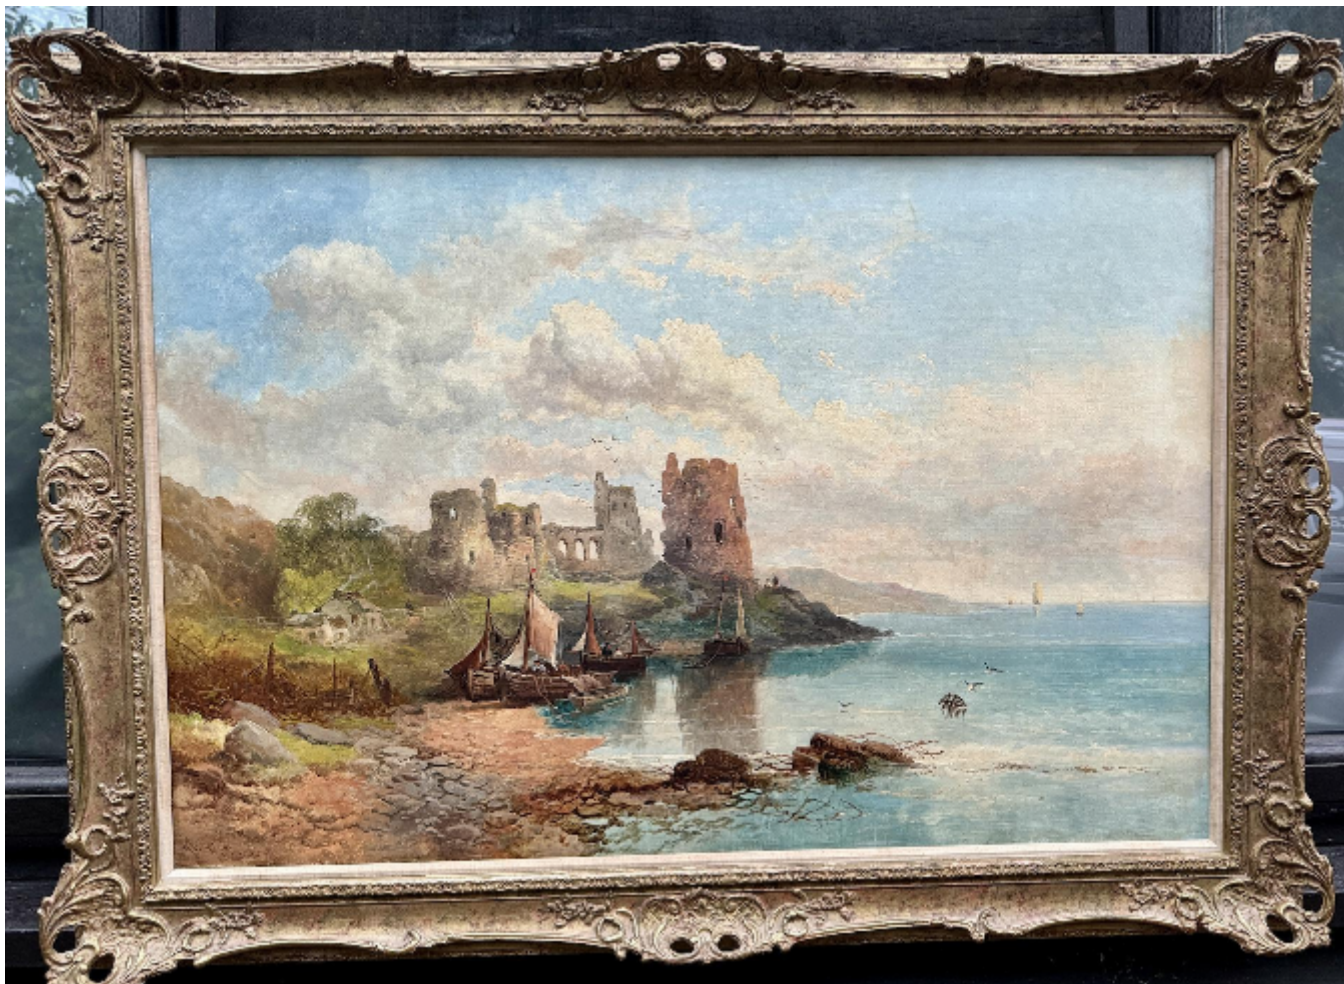

Welsh 19th century Shore side with castle and fishing boats  
George William Horlor

\$3,950

REF: 2321

Height: 78.71 cm (31")

Width: 109.18 cm (43")

## Description

Joseph Horlor  
Welsh Sea and landscape  
Circa 1880  
Oils on canvas