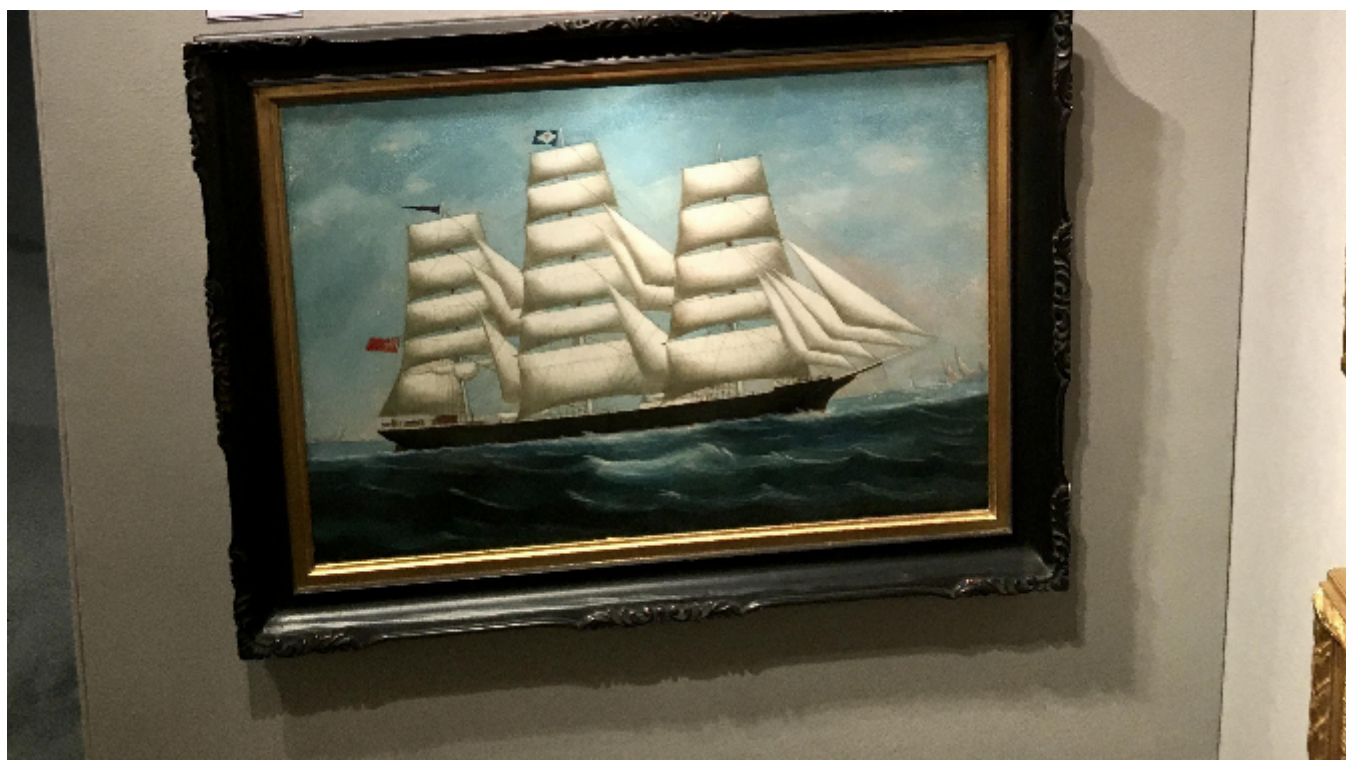

China Trade, Portrait of a Teas clipper

Sold

REF: 2143

Height: 63.48 cm (25")

Width: 76.17 cm (30")

Description

China Trade, Portrait of a Teas clipper.

Oils on canvas