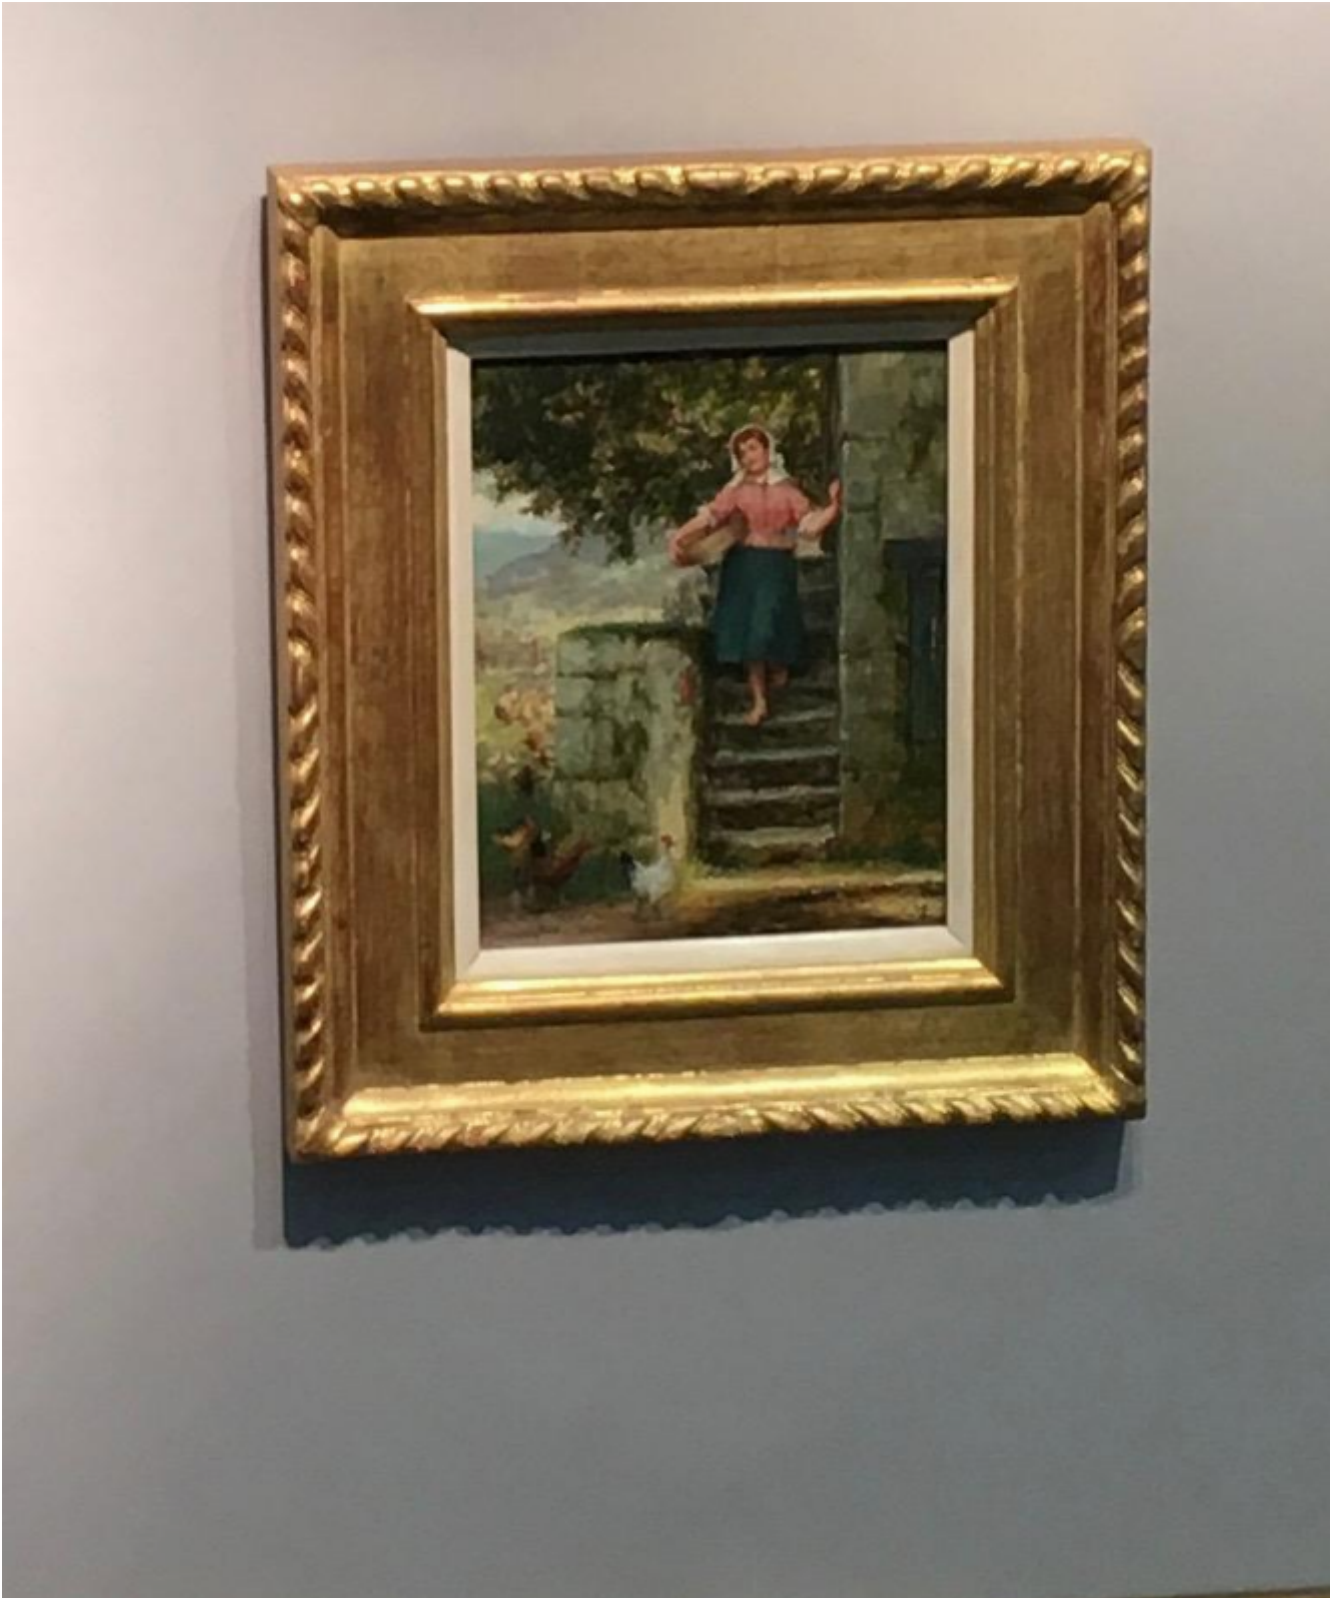

Feeding the chickens

Ernest Walbourne

Sold

REF: 2001

Height: 30.5 cm (12")

Width: 25.5 cm (10")

Description

Ernest Walbourne