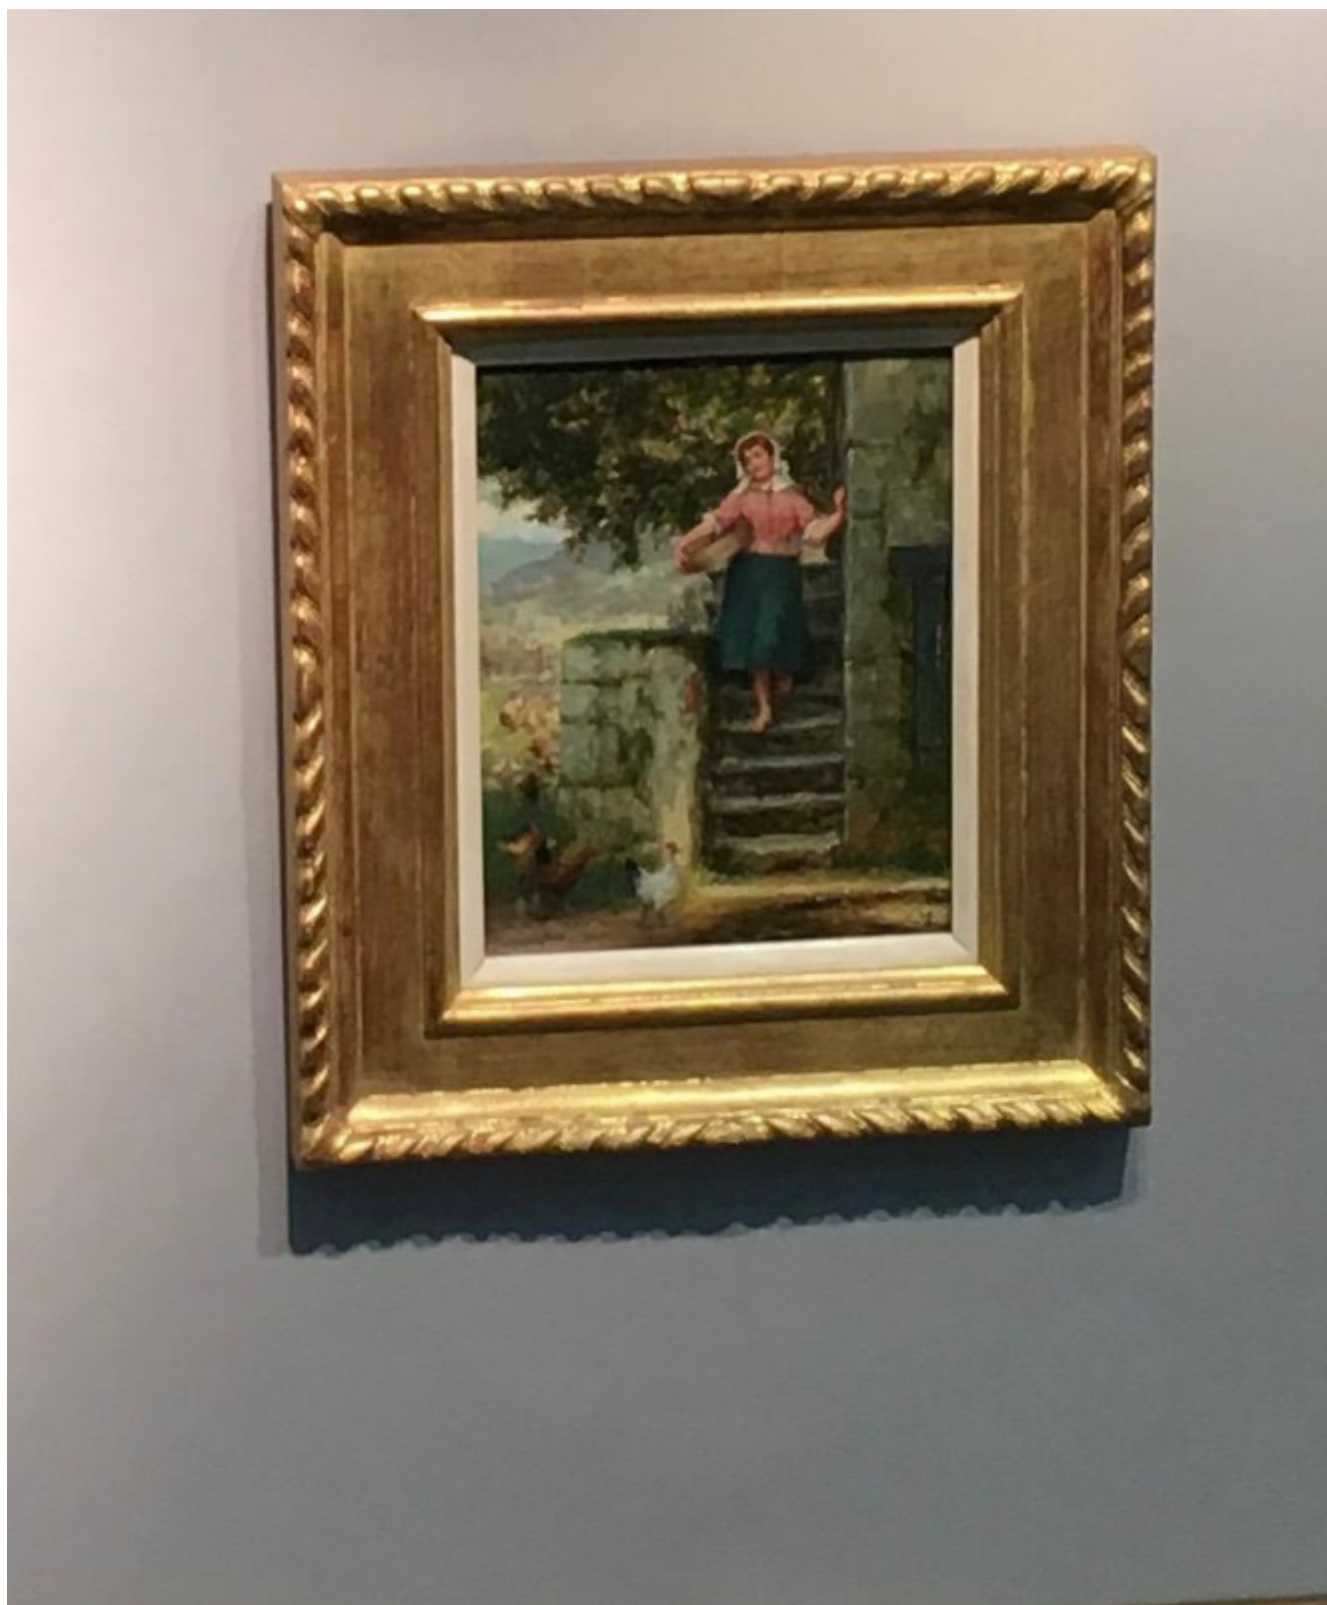

Feeding the chickens

Ernest Walbourne

Sold

REF: 2001

Height: 30.5 cm (12")

Width: 25.5 cm (10")

Description

Ernest Walbourne