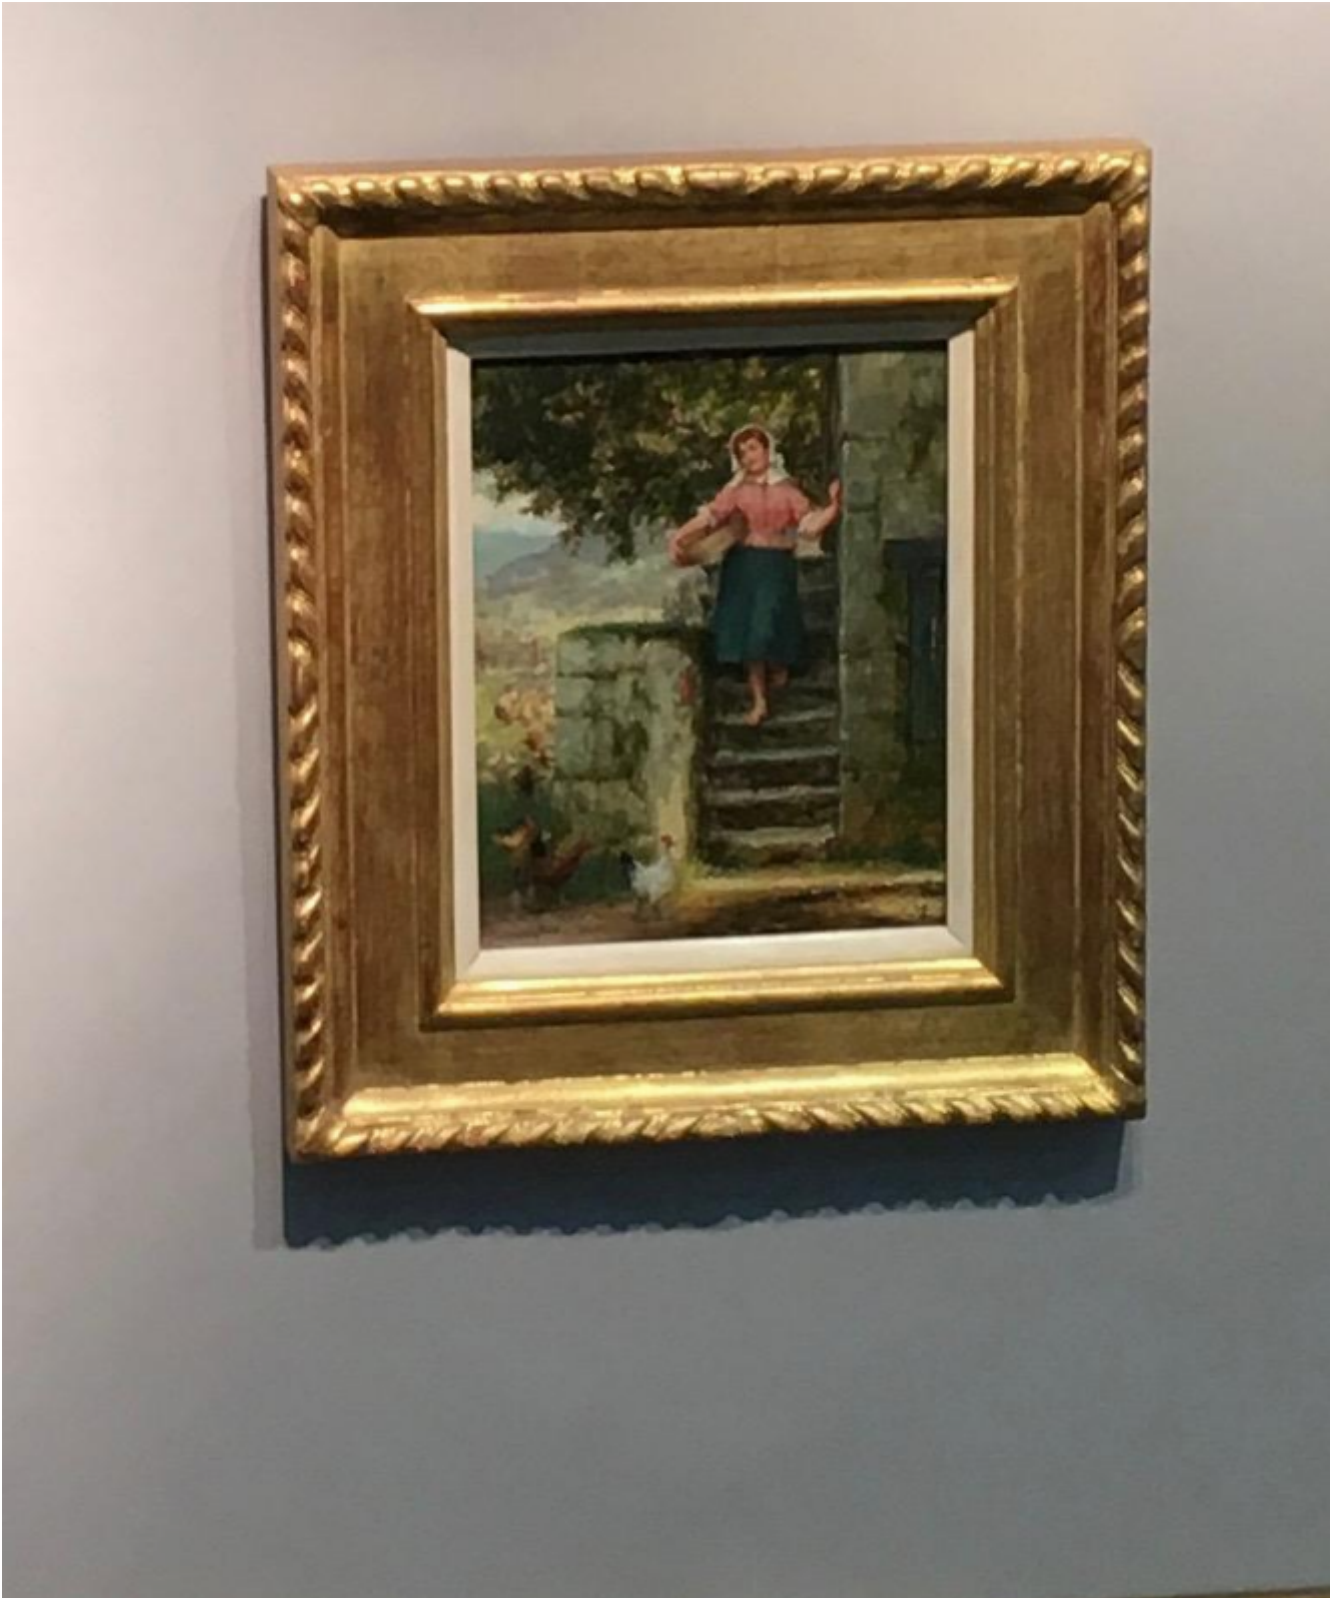

Feeding the chickens

Ernest Walbourne

Sold

REF: 2001

Height: 30.5 cm (12")

Width: 25.5 cm (10")

## Description

Ernest Walbourne